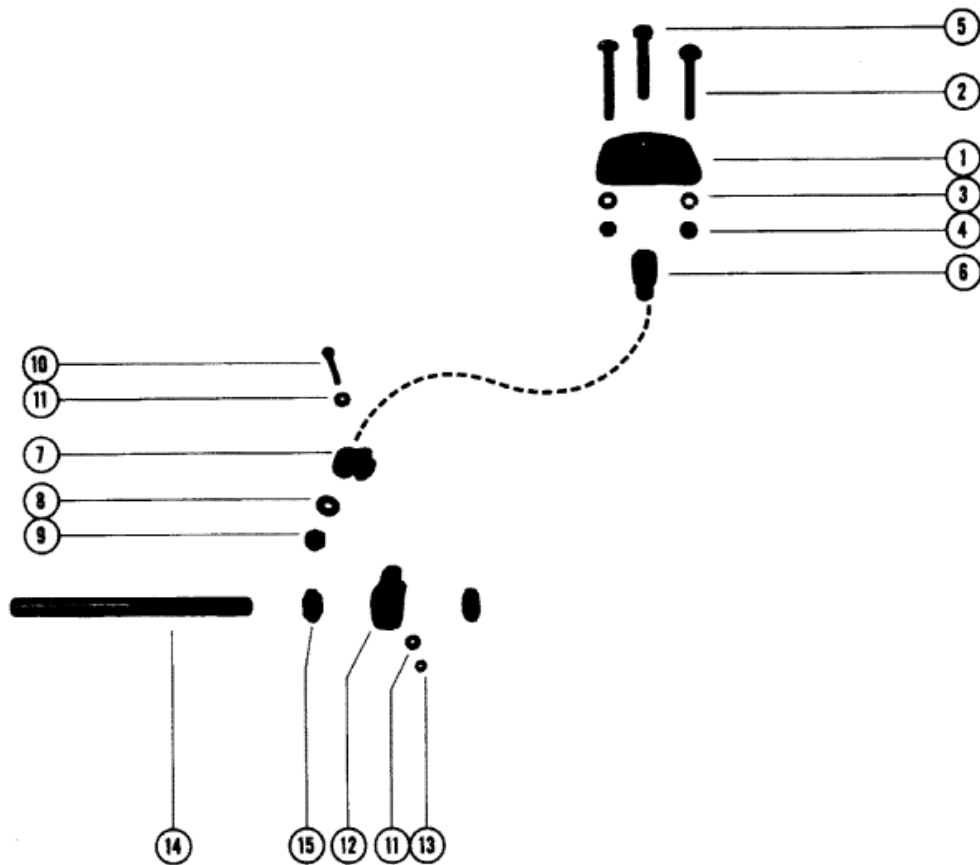

C-38047A1 TRANSOM ATTACHING KIT

Parts List						
Ref	Class	Part	Description	Qty	Comment	Footnote
-		38047A 1	UNIVERSAL RIDE-GUIDE TRANS	1		
1		30085	BRACKET, PIVOT BLOCK TO BC	1		
2	10	26483	SCREW, TRANSOM BRACKET	2		
3	13	26993	LOCKWASHER, TRANSOM BRZ	2		
4	11	21908	NUT, TRANSOM BRACKET SCF	2		
5	10	29096	SCREW, TRANSOM BRACKET	1		
6	23	28343	SPACER, PIVOT - TRANSOM BF	1		
7		28190	BLOCK, PIVOT	1		
8	12	21040	WASHER, TRANSOM BRACKET	1		
9	11	20509	NUT, TRANSOM BRACKET TO	1		
10	10	39512	SCREW, PIVOT BLOCK TO YOK	1		
11	12	22248	WASHER, PIVOT BLOCK SCRE	2		
12		30700	YOKE, PIVOT BLOCK	1		
13	11	20696	NUT, PIVOT BLOCK SCREW	1		
14	32	35015	TUBE, CABLE GUIDE	1		
15	11	37984	NUT, ADJUSTING - CABLE GUI	2		